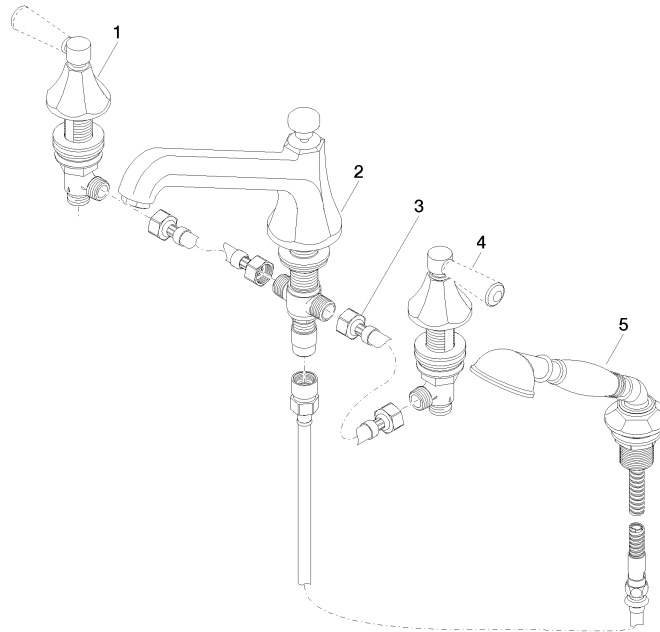

MADISON Bath shower set for bath rim or tile edge installation - Brushed Platinum

MADISON

ST 030 100 3370

- spout: circular, air-enriched flow
- max. spout flow rate 23 l/min
- Hand shower: COMPACT RAIN, max. flow rate 6.8 l/min (at 3 bar)
- complete hand shower set with anti-scale system
- 225mm projection
- automatic bath/shower diverter
- height of mixer 185 mm
- height up to aerator 140 mm
- hole diameter valve 32 mm
- hole diameter spout 32 mm
- hole diameter for complete hand shower set 32 mm
- rosette for spout Ø 70mm
- rosette for complete hand shower set Ø 60mm
- rosette for deck valve Ø 60mm
- metal shower hose 1750mm with integrated anti-twist protection

MADISON Bath shower set for bath rim or tile edge installation - Brushed Platinum

MADISON

ST 030 100 3370

- 225mm projection
- complete hand shower set: normal flow
- spout: circular, air-enriched flow
- complete hand shower set with anti-scale system
- automatic bath/shower diverter
- height of mixer 185 mm
- height up to aerator 140 mm
- hole diameter valve 32 mm
- hole diameter spout 32 mm
- hole diameter for complete hand shower set 32 mm
- rosette for spout Ø 70mm
- rosette for complete hand shower set Ø 60mm
- rosette for deck valve Ø 60mm
- metal shower hose 1750mm with integrated anti-twist protection
- max. spout flow rate 23 l/min
- max. flow for complete hand shower set 6.8 l/min

Recommended miscellaneous

Perfecto installation kit - 12 614 970 90

ST 030 100 3370
mm [inches]
1:10

Flow rate chart

Certificates

LGA_8028.

Belgaqua_21-380-
27_4.

ST 030 100 3370

Spare parts list

No.	Item Number	Name	Quantity used	Delivery time
1	20 000 370-06	side panel	1	60
2	13 502 380-06	spout	1	60
3	12 502 970 90	High pressure hose 1/2" x 1/2" x 400 mm -	2	2
4	20 000 371-06	side panel	1	60
5	27 703 370-06	shower set	1	60