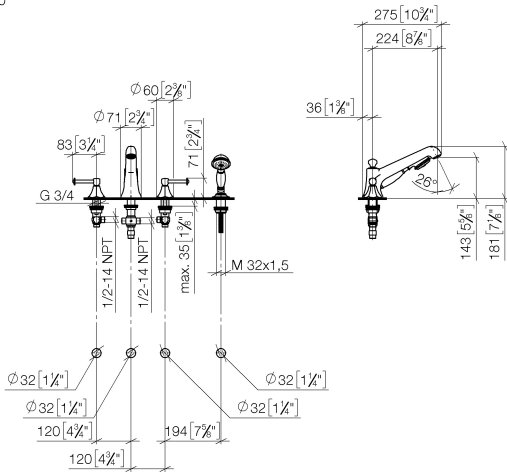

MADISON Bath shower set for bath rim or tile edge installation - Brushed Platinum

MADISON

ST 030 100 3370

- spout: circular, air-enriched flow
- max. spout flow rate 23 l/min
- Hand shower: COMPACT RAIN, max. flow rate 6.8 l/min (at 3 bar)
- complete hand shower set with anti-scale system
- 225mm projection
- automatic bath/shower diverter
- height of mixer 185 mm
- height up to aerator 140 mm
- hole diameter valve 32 mm
- hole diameter spout 32 mm
- hole diameter for complete hand shower set 32 mm
- rosette for spout Ø 70mm
- rosette for complete hand shower set Ø 60mm
- rosette for deck valve Ø 60mm
- metal shower hose 1750mm with integrated anti-twist protection

MADISON Bath shower set for bath rim or tile edge installation - Brushed Platinum

MADISON

ST 030 100 3370

- 225mm projection
- complete hand shower set: normal flow
- spout: circular, air-enriched flow
- complete hand shower set with anti-scale system
- automatic bath/shower diverter
- height of mixer 185 mm
- height up to aerator 140 mm
- hole diameter valve 32 mm
- hole diameter spout 32 mm
- hole diameter for complete hand shower set 32 mm
- rosette for spout Ø 70mm
- rosette for complete hand shower set Ø 60mm
- rosette for deck valve Ø 60mm
- metal shower hose 1750mm with integrated anti-twist protection
- max. spout flow rate 23 l/min
- max. flow for complete hand shower set 6.8 l/min

Recommended miscellaneous

Perfecto installation kit - 12 614 970 90

ST 030 100 3370
mm [inches]
1:10

Flow rate chart

Certificates

LGA_8028.

Belgaqua_21-380-
27_4.

ST 030 100 3370

Spare parts list

No.	Item Number	Name	Quantity used	Delivery time
1	20 000 370-06	side panel	1	60
2	13 502 380-06	spout	1	60
3	12 502 970 90	High pressure hose 1/2" x 1/2" x 400 mm -	2	2
4	20 000 371-06	side panel	1	60
5	27 703 370-06	shower set	1	60