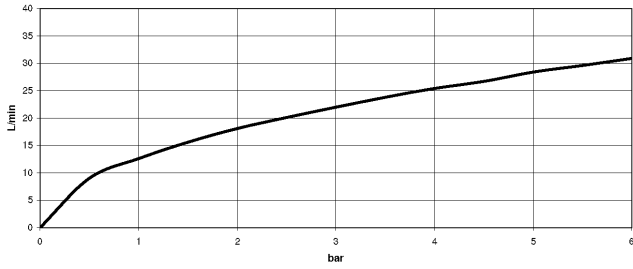

Recommended miscellaneous

Perfecto installation kit - 12 614 970 90

ST 030 100 3370
mm [inches]
1:10

Flow rate chart

Certificates

LGA_8028.

Belgaqua_21-380-
27_4.

ST 030 100 3370